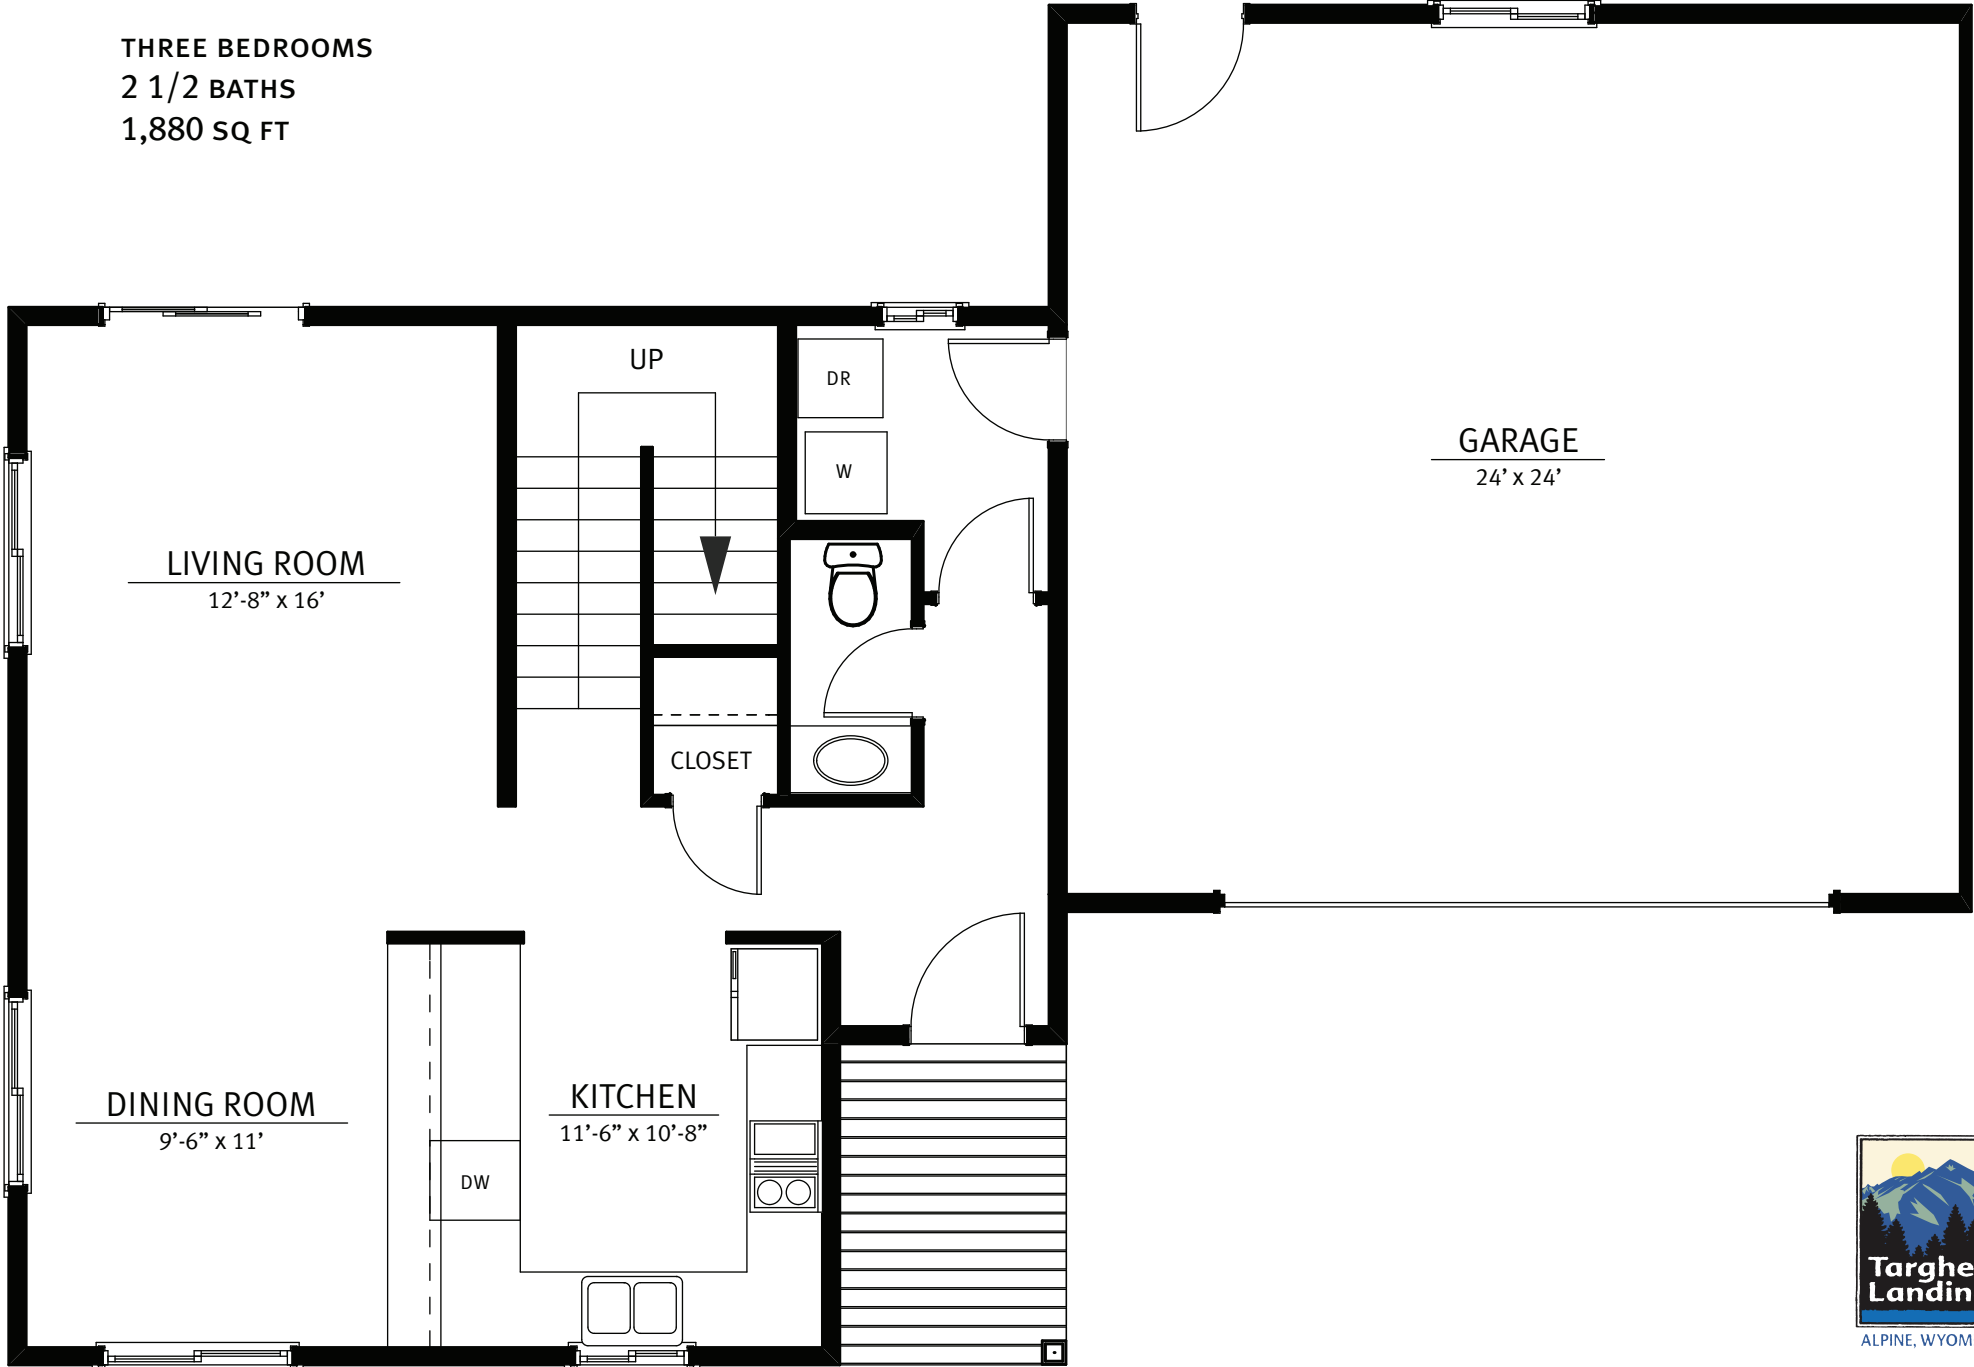

# SPRUCE FIRST FLOOR

THREE BEDROOMS  
2 1/2 BATHS  
1,880 SQ FT

ALPINE, WYOMING

**SPRUCE SECOND FLOOR**

**THREE BEDROOMS**  
**2 1/2 BATHS**  
**1,880 SQ FT**