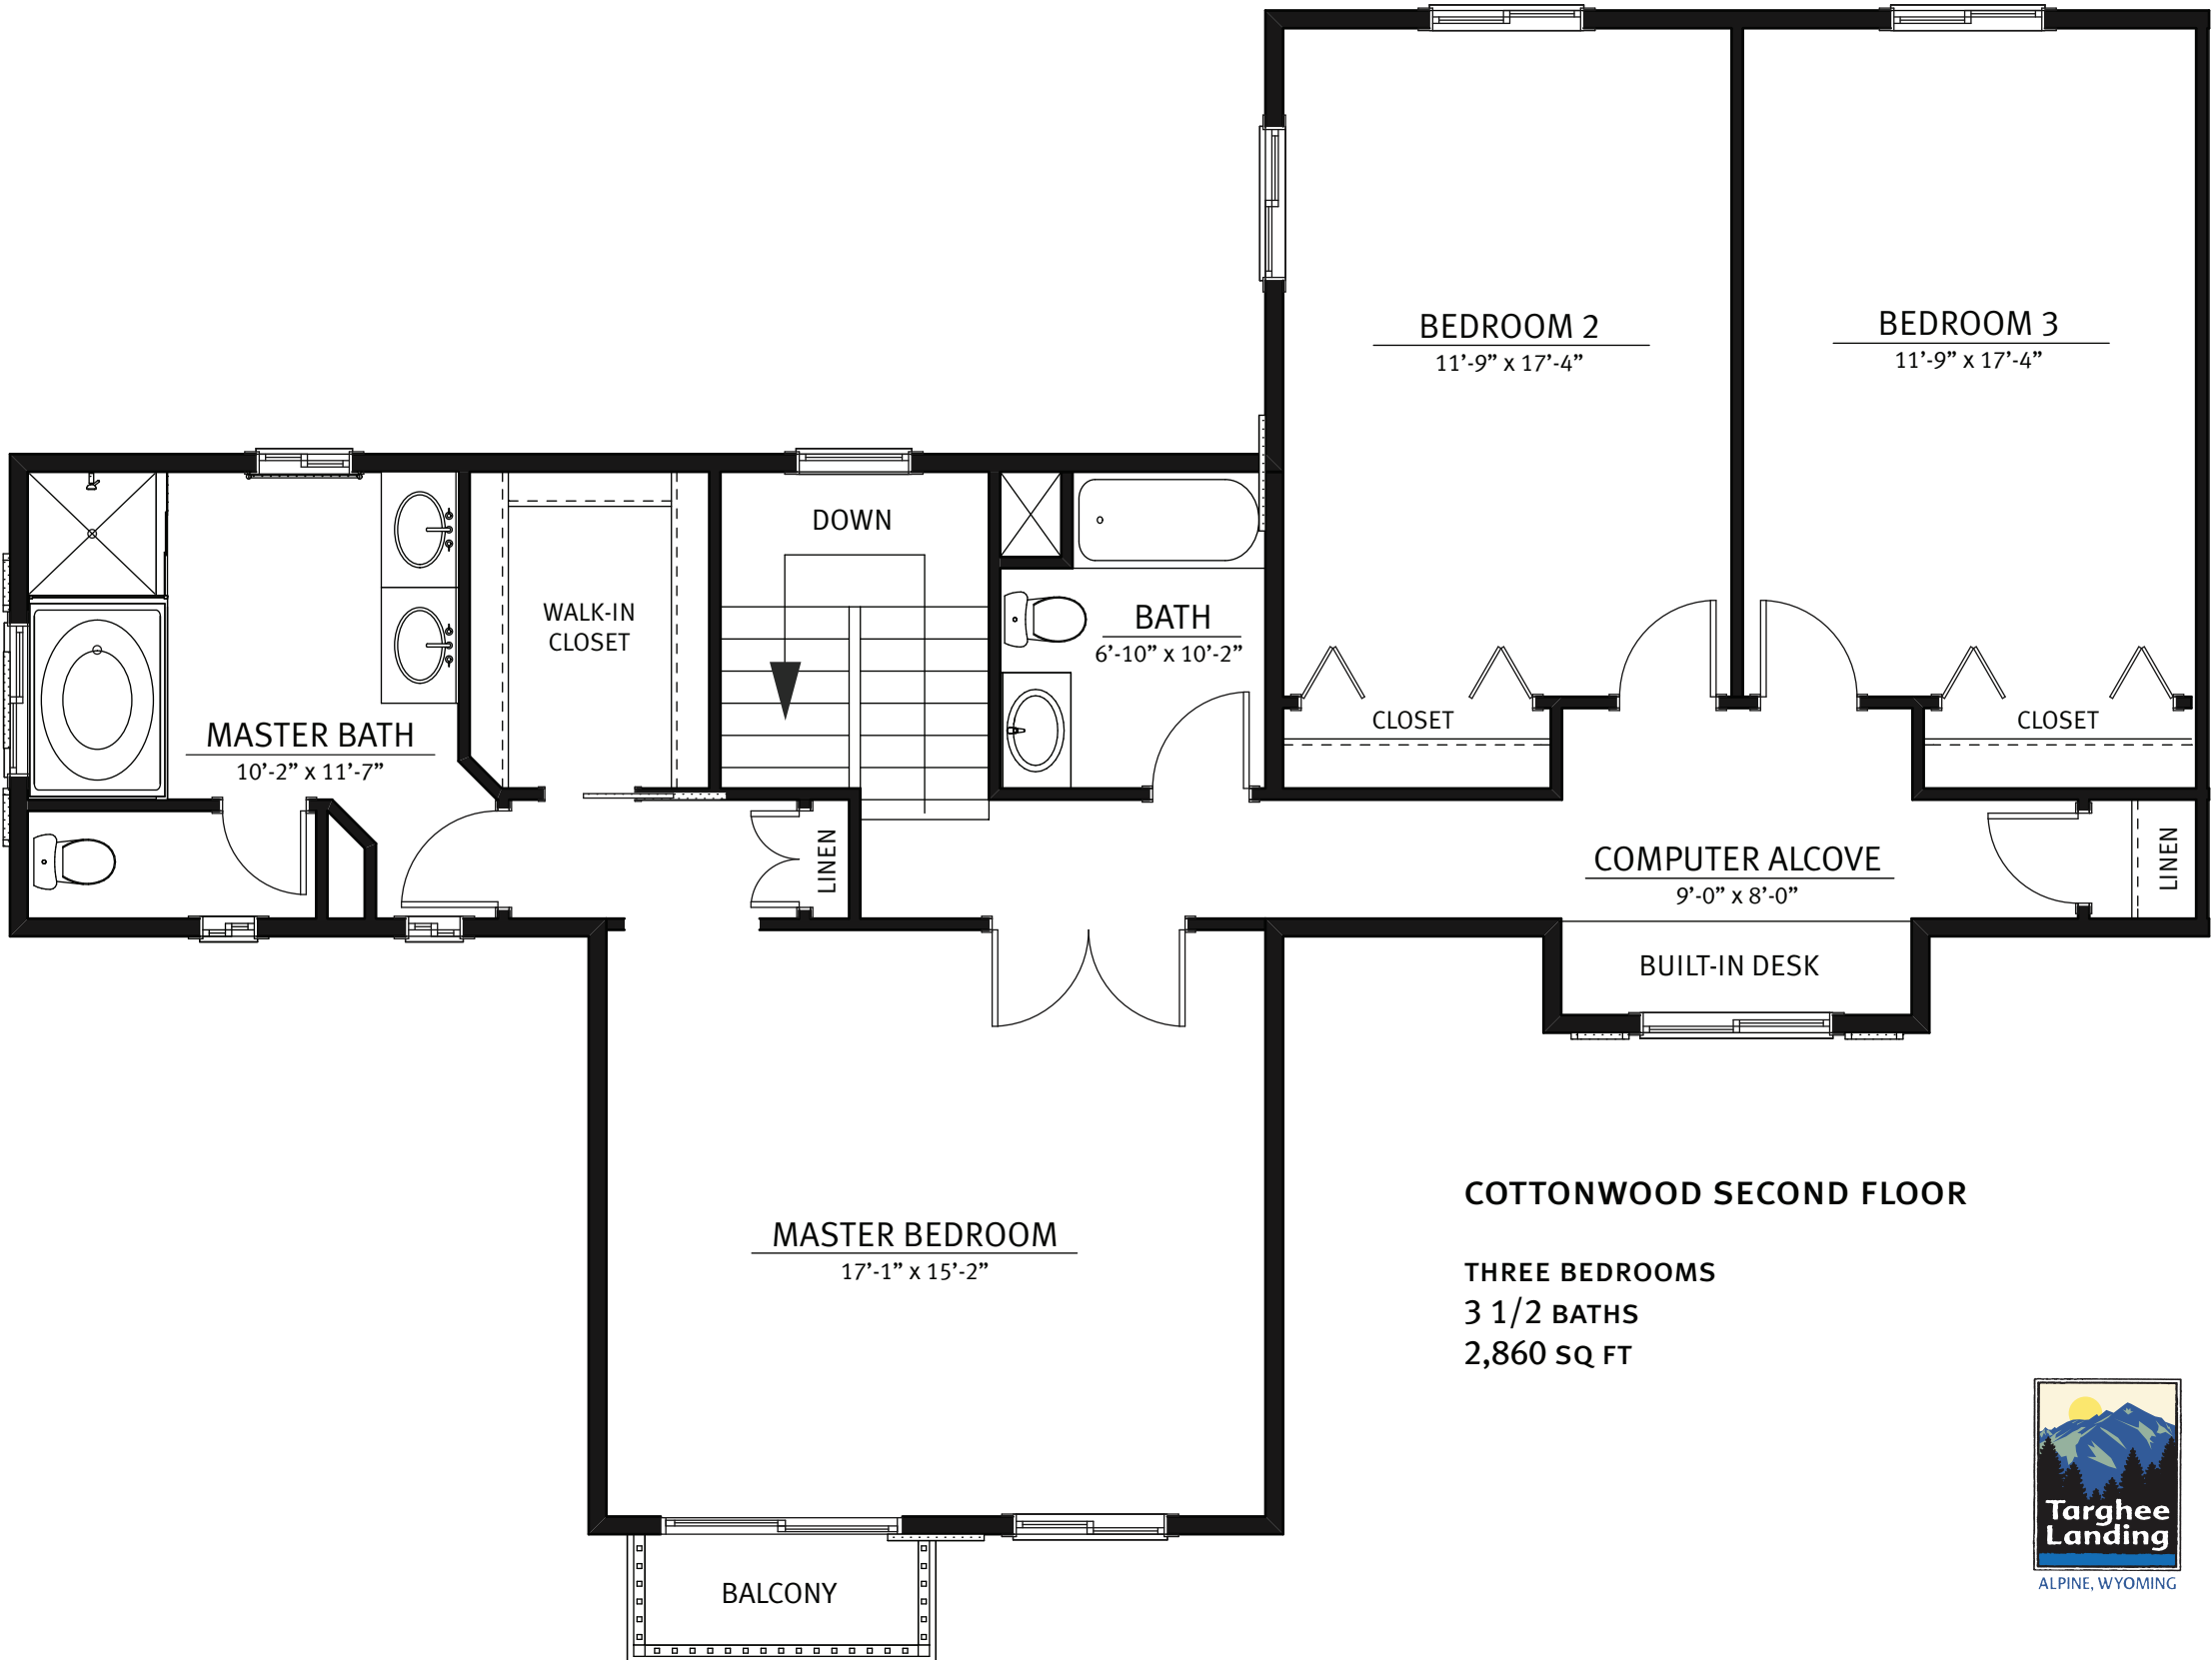

DECK

GARAGE
24'-0" x 24'-0"

LIVING ROOM
16'-8" x 16'-0"

MUD ROOM
6'-8" x 5'-3"

UP

DOWN

DINING ROOM
13'-6" x 11'-0"

KITCHEN
11'-6" x 10'-8"

HALF WALL BELOW COUNTER

DW

COTTONWOOD FIRST FLOOR

THREE BEDROOMS
3 1/2 BATHS
2,860 SQ FT

ALPINE, WYOMING

COTTONWOOD SECOND FLOOR

**THREE BEDROOMS
3 1/2 BATHS
2,860 SQ FT**

COTTONWOOD BASEMENT

**THREE BEDROOMS
3 1/2 BATHS
2,860 SQ FT**