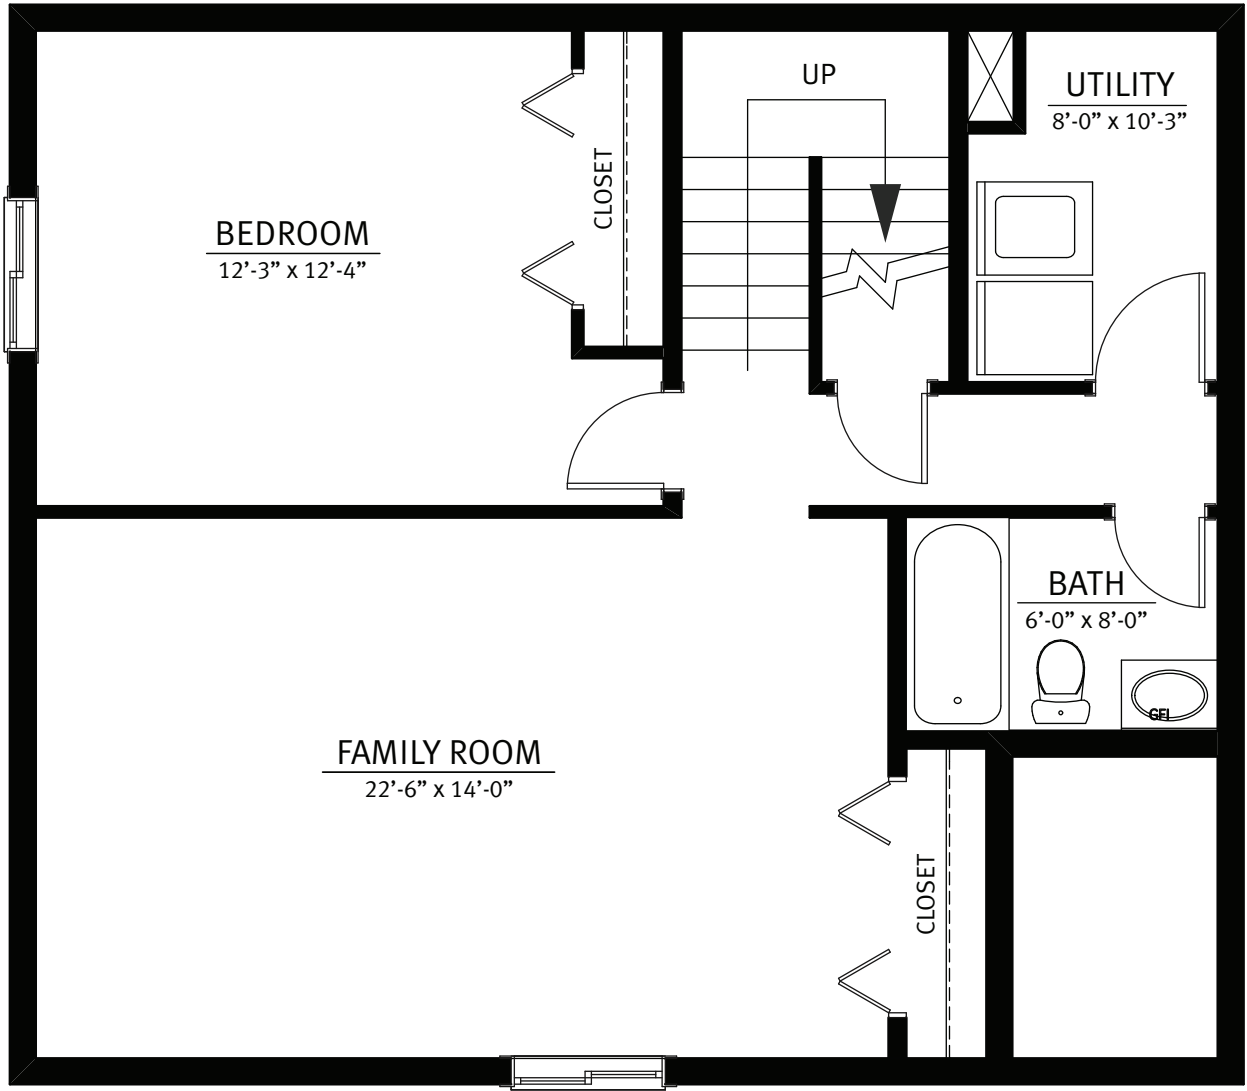

DECK

GARAGE
24'-0" x 24'-0"

LIVING ROOM
16'-8" x 16'-0"

MUD ROOM
6'-8" x 5'-3"

UP

DOWN

DINING ROOM
13'-6" x 11'-0"

KITCHEN
11'-6" x 10'-8"

HALF WALL BELOW COUNTER

DW

COTTONWOOD FIRST FLOOR

THREE BEDROOMS
3 1/2 BATHS
2,860 SQ FT

ALPINE, WYOMING

COTTONWOOD SECOND FLOOR

**THREE BEDROOMS
3 1/2 BATHS
2,860 SQ FT**

COTTONWOOD BASEMENT

**THREE BEDROOMS
3 1/2 BATHS
2,860 SQ FT**